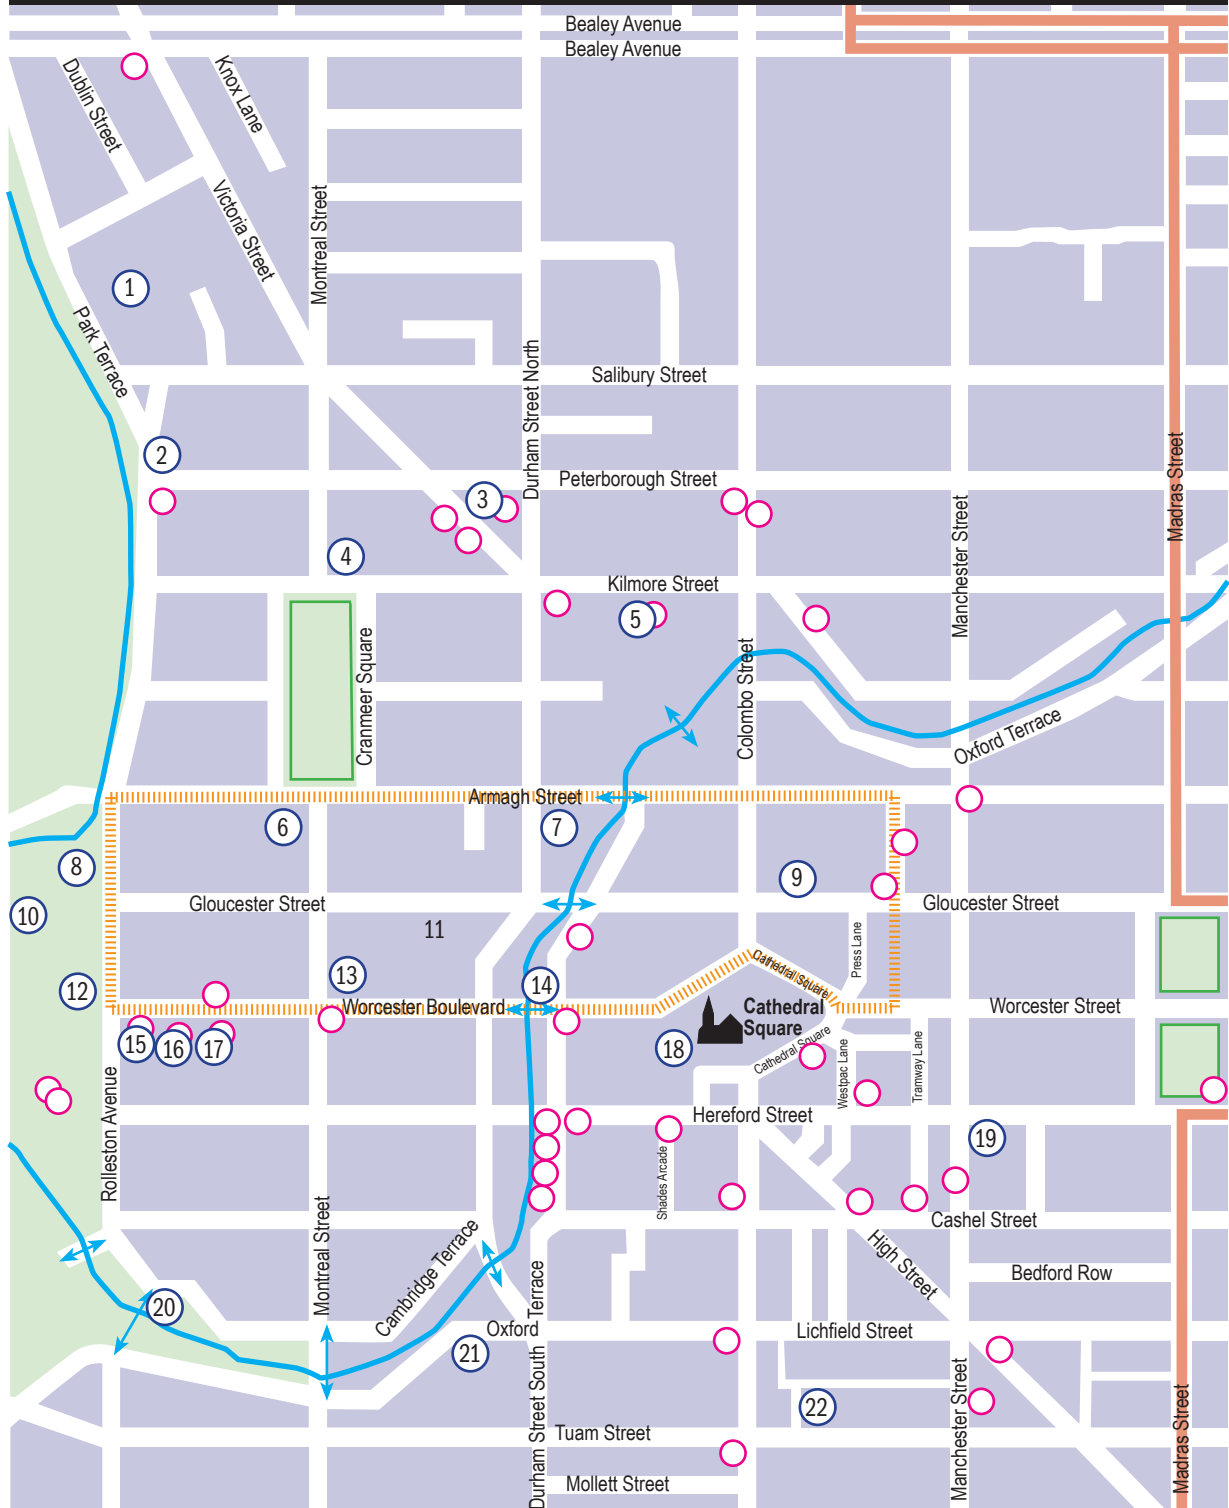

Day Out Inner City for Walkers • CHRISTCHURCH

Galleries/ Museums

- 13 • Arts Centre
- 12 • Canterbury Museum
- 11 • Centre for Contemporary Art
- 13 • Christchurch Art Gallery

Theatres

- 5 • Christchurch Town Hall
- 16 • Court Theatre
- 9 • Theatre Royal

Other Places

- 20 • Antigua Boat Sheds
- 1 • Bishops Court
- 10 • Botanic Gardens
- 3 • Christchurch Casino
- 22 • Christchurch Civic Offices
- 8 • Christs College
- 5 • Christchurch Town Hall
- 19 • New Zealand Express Company Building
- 14 • Old City Council

- 7 • Old Provincial Council Chambers
- 6 • Old Girls' High School
- 4 • Old Normal School
- 15 • Rutherford's Den
- 21 • St Michael & All Angels
- 2 • Weston House

Information/Transport

- 18 • Information Centre

- Tram Route
- Public Toilets
- Bridge or crossing
- Restaurants/cafes
- Hagley Park
- Audio file
- Main Shopping precinct